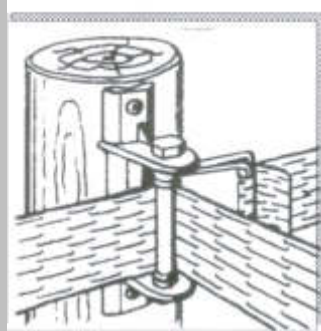

Original Fink Electric Fence

Just the original ! Directly from the inventor.