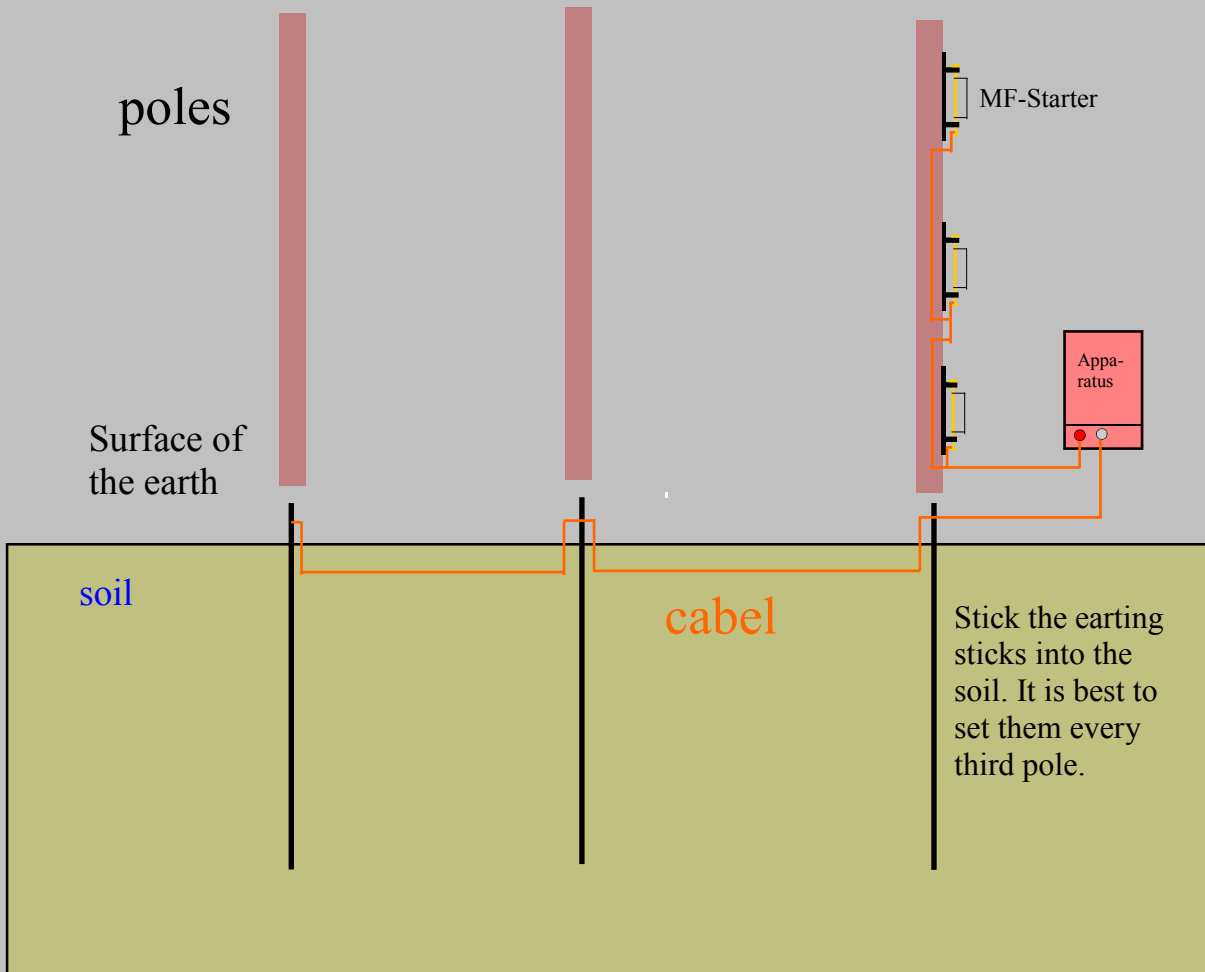

Original Fink Electric Fence

Just the original ! Directly from the inventor.

Direction for a correct funktioning electronic fence

The electric apparatus sends electronic impulses of 4 – 8000 Volt, but minimalized Ampere-pressure. Around the electronic ribbon there is build a magnetic field. The more the electronic ribbon is conductive, the stronger is the magnetic field. Insurances ask for a minimum pressure of 4000 V. The discharge energy at the ribbon is to be sed in Joule and tells the efficiency of the apparatus. The circuit closes with the bodily contact of the horse with the ribbon to the earth and so also to the grounded apparatus. The horse feels the impulse, that is unpleasant for horses and humans but harmless.

see – feel – respect