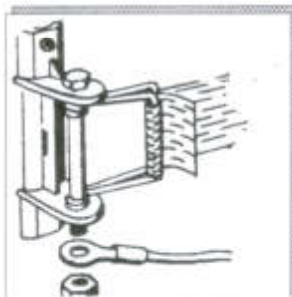

4 cm Stressing clamps	6042	€ 0,90
6 cm Stressing clamps	6043	€ 1,80

Prices 2020

Original Fink Electric Fence

Just the original ! Directly from the inventor.

Gate Handles

For gates we recommend our electronic ribbon with special gate handles.

	Art.-Nr.	Price/Piece
4 cm special handles for the 4 cm electronic ribbon	6081	€ 4,90
6 cm special handles for the 6 cm electronic ribbon	6181	€ 5,10

To reorder or Extra orders:

4 cm extra clamps per piece	6077	€ 0,80
6 cm extra clamps per piece	6177	€ 0,90
Carriage bolt for 4 cm fence	61763	€ 0,25
Carriage bolt for 6 cm fence	61762	€ 0,25
Handles for electronic rope	60801	€ 2,75
Distanzrole for 4 cm fence	61812	€ 0,15
Distanzrole for 6 cm fence	61811	€ 0,15

Metal- meadow gates—completely with fittings

1,00 -1,70 m metal-gate	6604	€ 130,00
2,00- 3,00 m metal-gate	6605	€ 160,00
3,00 -4,00 m metal-gate	6606	€ 180,00
4,00 -5,00 m metal-gate	6607	€ 220,00
5,00 -6,00 m metal-gate	6608	€ 260,00

Power connection

You can firmly connect your fence-system with the contact-eye to the Meadow -Energizer, or you use contact-clips. Both can also be used as power-connection between the different lines of ribbon.