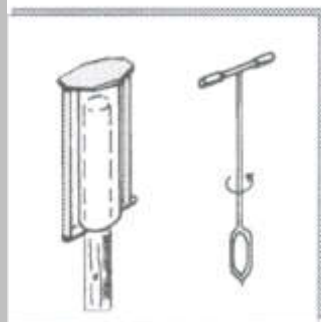

Original Fink Electric Fence

Just the original ! Directly from the inventor.