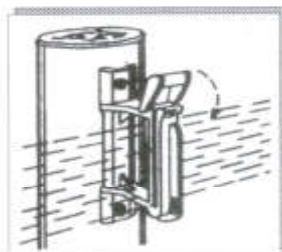

Universal-Insulator

This Universal-Insulator is produced of plastic in a high quality and proved million times.

4 cm Universal-Insulator	6071	€ 0,40
6 cm Universal-Insulator	6171	€ 0,50
Spax-screws for assembly 3.5/35 per 200 Piece	6072	€ 3,50
Replacement clips (in case one gets lost)	6074	€ 0,10