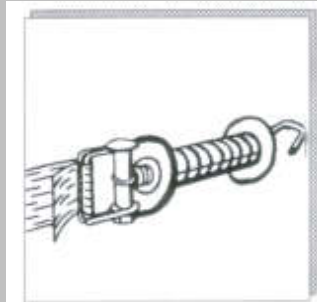

4 cm Elektronic ribbon white with a brown edge 200 m	6067	€ 69,00
4 cm Elektronic ribbon brown with a white edge 200 m	6068	€ 69,00

6 cm Original Fink-Elektronic ribbon

The electronic fence with 13 high-grade steel- and 2 tin-plated copper threads, that nearly has the same effect as a wooden fence. The same as above

6 cm Elektronic ribbon white with a brown edge 200 m	6167	€ 93,00
6 cm Elektronic ribbon brown with a white edge 200 m	6168	€ 93,00

Stressing clamp

To join and stress the electronic ribbons we recommend our stressing clamps, which you can use for the 4 und 6 cm electronic ribbons.

4 cm Stressing clamps	6042	€ 0,90
6 cm Stressing clamps	6043	€ 1,80

Prices 2020

Original Fink Electric Fence

Just the original ! Directly from the inventor.

Gate Handles

For gates we recommend our electronic ribbon with special gate handles.