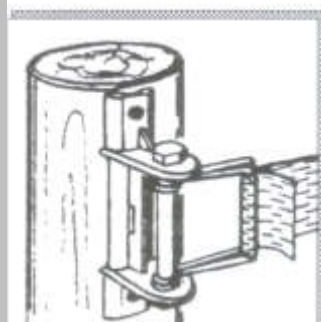

Original Fink Electric Fence

Just the original ! Directly from the inventor.